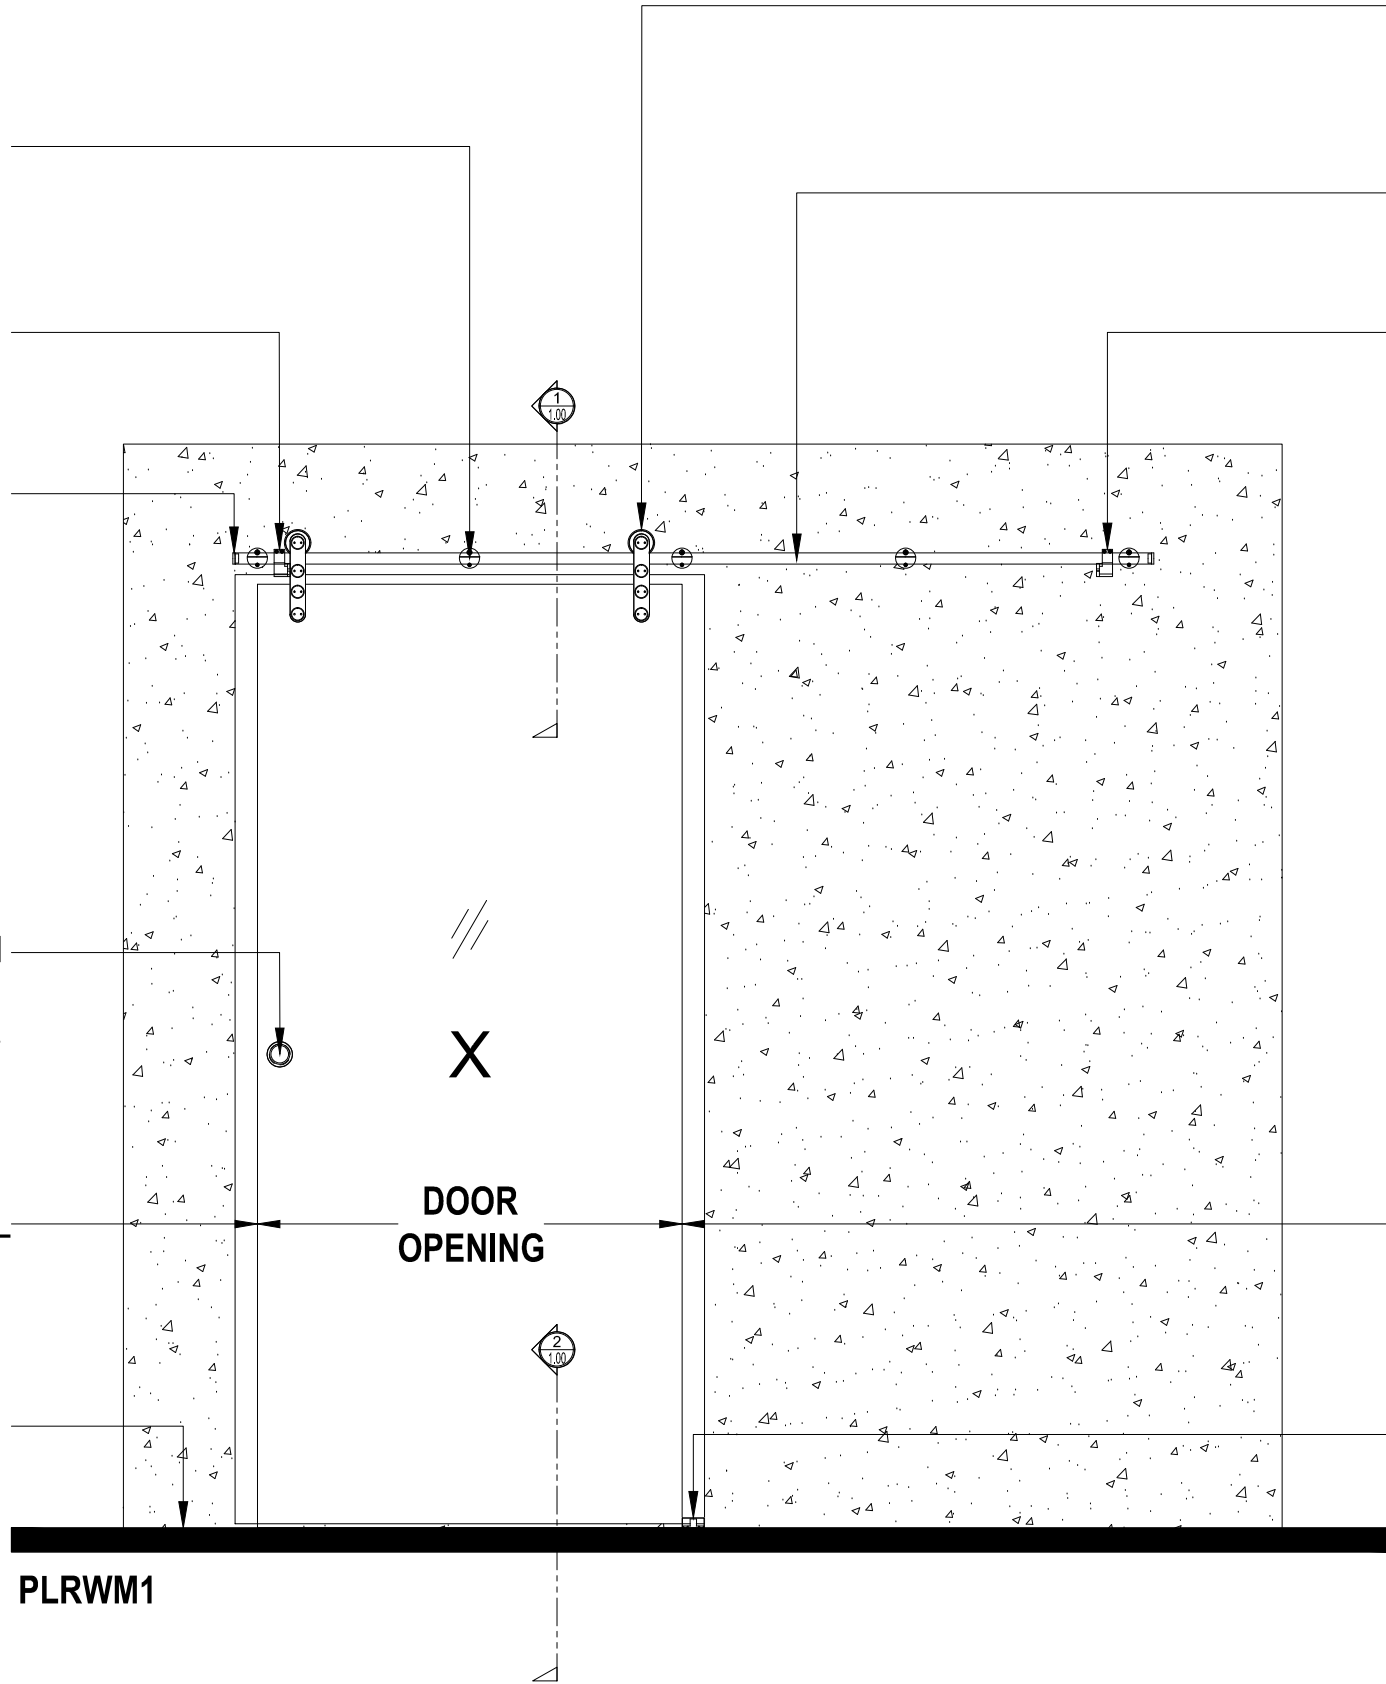

PLECAP
 END CAPS

PLSH
 SLIDING HANDLE
 (OPTIONAL)

EDGE OF WALL

FINISHED FLOOR

PLRWM1

DOOR
OPENING

PLHDSR
 ANTI-LIFT SLIDING
 DOOR ROLLERS

PLTRACKFT
 SLIDING TRACK

PLRSTOP
 RIGHT HAND STOP

EDGE OF WALL

PLRDG
 FLOOR GUIDE

RUBY SLIDING GLASS DOOR SYSTEM

SLIDING GLASS DOOR
 SLIDING DOOR (X)
 X - SLIDER

1 TOP ROLLER WITH FLUSH MOUNT GLASS FAB. (@SLIDER)

RUBY SLIDING DOORS (X) SCALE: 6"=1'-0"

C PLLSTOP

RUBY SLIDING DOORS (X) SCALE: 6"=1'-0"

A PLHDSR ANTI-LIFT TOP ROLLER

RUBY SLIDING DOORS (X) SCALE: 6"=1'-0"

D RUBY SLIDING DOOR GUIDE

RUBY SLIDING DOORS (X) SCALE: 6"=1'-0"

B PLR WALL MOUNT CLAMP

RUBY SLIDING DOORS (X) SCALE: 6"=1'-0"

RUBY SLIDING DOORS (X)

SCALE: 6"=1'-0"

H PLTRACKFT RUBY SLIDING TUBE

RUBY SLIDING DOORS (X)

SCALE: 6"=1'-0"