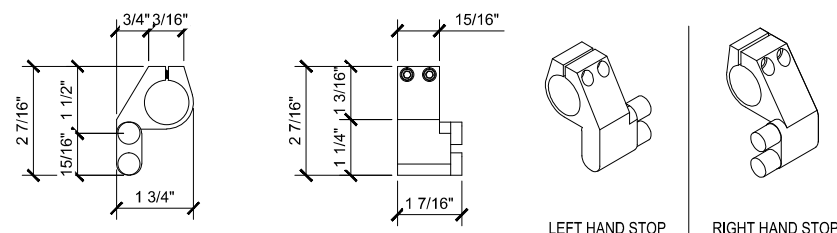

PLRSTOP
 RIGHT HAND STOP

EDGE OF WALL

PLRDG
 FLOOR GUIDE

RUBY SLIDING GLASS DOOR SYSTEM

SLIDING GLASS DOOR
 SLIDING DOOR (X)
 X - SLIDER

1 TOP ROLLER WITH FLUSH MOUNT GLASS FAB. (@SLIDER)

RUBY SLIDING DOORS (X) SCALE: 6"=1'-0"

C PLLSTOP

RUBY SLIDING DOORS (X) SCALE: 6"=1'-0"

A PLHDSR ANTI-LIFT TOP ROLLER

RUBY SLIDING DOORS (X) SCALE: 6"=1'-0"

D RUBY SLIDING DOOR GUIDE

RUBY SLIDING DOORS (X) SCALE: 6"=1'-0"

B PLR WALL MOUNT CLAMP

RUBY SLIDING DOORS (X) SCALE: 6"=1'-0"