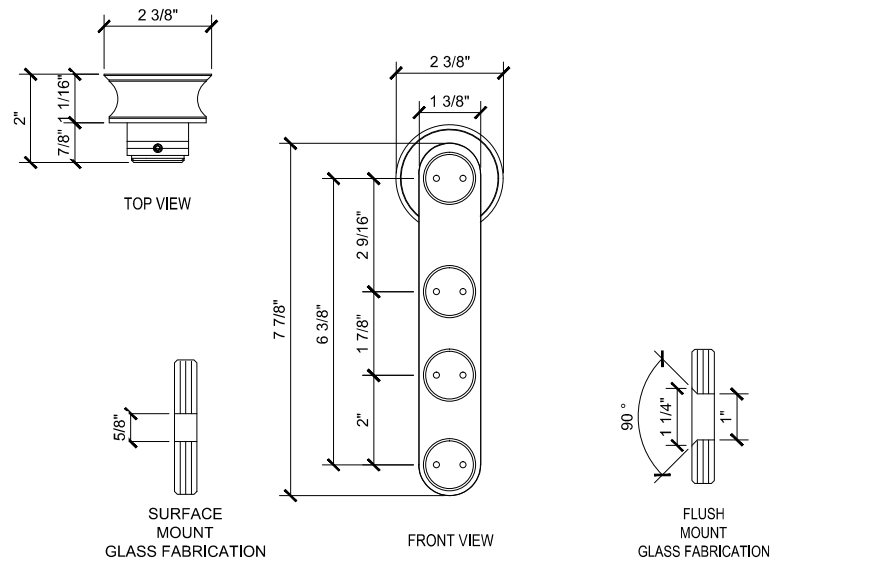

PLRSTOP
 RIGHT HAND STOP

EDGE OF WALL

PLRDG
 FLOOR GUIDE

RUBY SLIDING GLASS DOOR SYSTEM

SLIDING GLASS DOOR
 SLIDING DOOR (X)
 X - SLIDER

1 TOP ROLLER WITH FLUSH MOUNT GLASS FAB. (@SLIDER)

RUBY SLIDING DOORS (X) SCALE: 6"=1'-0"

C PLLSTOP

RUBY SLIDING DOORS (X) SCALE: 6"=1'-0"

A PLHDSR ANTI-LIFT TOP ROLLER

RUBY SLIDING DOORS (X) SCALE: 6"=1'-0"

D RUBY SLIDING DOOR GUIDE

RUBY SLIDING DOORS (X) SCALE: 6"=1'-0"

B PLR WALL MOUNT CLAMP

RUBY SLIDING DOORS (X) SCALE: 6"=1'-0"

RUBY SLIDING DOORS (X)

SCALE: 6"=1'-0"

H PLTRACKFT RUBY SLIDING TUBE

RUBY SLIDING DOORS (X)

SCALE: 6"=1'-0"