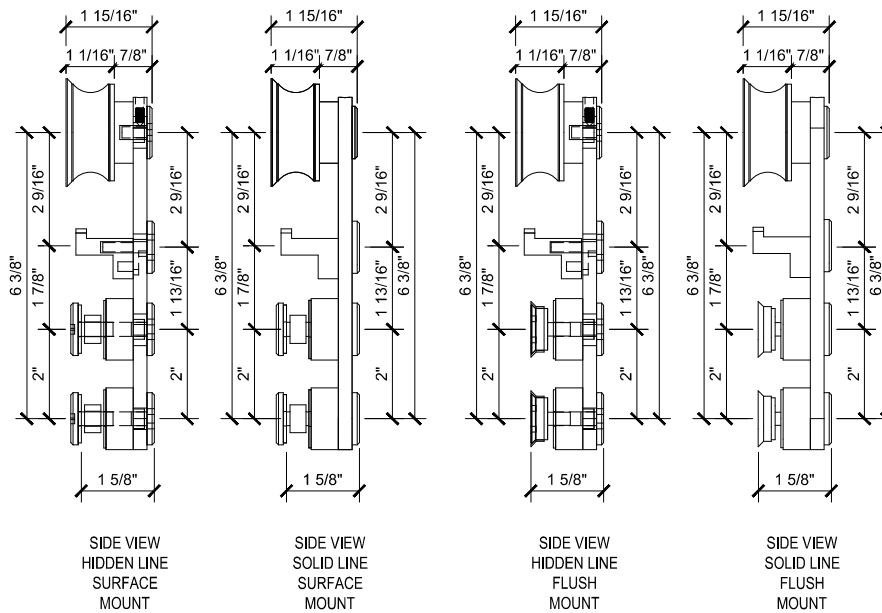

PLRSTOP
 RIGHT HAND STOP

EDGE OF WALL

PLRDG
 FLOOR GUIDE

RUBY SLIDING GLASS DOOR SYSTEM

SLIDING GLASS DOOR
 SLIDING DOOR (X)
 X - SLIDER

1 TOP ROLLER WITH FLUSH MOUNT GLASS FAB. (@SLIDER)

RUBY SLIDING DOORS (X) SCALE: 6"=1'-0"

C PLLSTOP

RUBY SLIDING DOORS (X) SCALE: 6"=1'-0"

A PLHDSR ANTI-LIFT TOP ROLLER

RUBY SLIDING DOORS (X) SCALE: 6"=1'-0"

D RUBY SLIDING DOOR GUIDE

RUBY SLIDING DOORS (X) SCALE: 6"=1'-0"

B PLR WALL MOUNT CLAMP

RUBY SLIDING DOORS (X) SCALE: 6"=1'-0"

2 SILL (@ SLIDER)

RUBY SLIDING DOORS (X) SCALE: 6"=1'-0"

E FINGER PULL

RUBY SLIDING DOORS (X) SCALE: 6"=1'-0"

F 24 LADDER PULL

RUBY SLIDING DOORS (X)

SCALE: 6"=2'-0"

G PLECAP RUBY END CAPS

RUBY SLIDING DOORS (X)

SCALE: 6"=1'-0"

H PLTRACKFT RUBY SLIDING TUBE

RUBY SLIDING DOORS (X)

SCALE: 6"=1'-0"