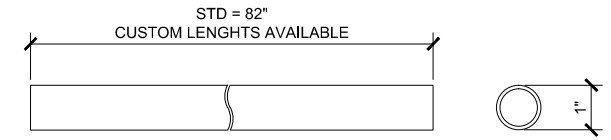

2 SILL (@ SLIDER)

RUBY SLIDING DOORS (X) SCALE: 6"=1'-0"

E FINGER PULL

RUBY SLIDING DOORS (X) SCALE: 6"=1'-0"

F 24 LADDER PULL

RUBY SLIDING DOORS (X)

SCALE: 6"=2'-0"

G PLECAP RUBY END CAPS

RUBY SLIDING DOORS (X)

SCALE: 6"=1'-0"

H PLTRACKFT RUBY SLIDING TUBE

RUBY SLIDING DOORS (X)

SCALE: 6"=1'-0"