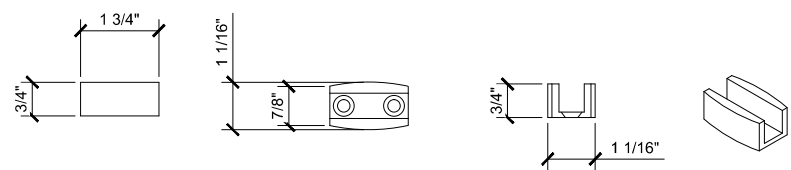

PLRSTOP
 RIGHT HAND STOP

EDGE OF WALL

PLRDG
 FLOOR GUIDE

RUBY SLIDING GLASS DOOR SYSTEM

SLIDING GLASS DOOR
 SLIDING DOOR (X)
 X - SLIDER

1 TOP ROLLER WITH FLUSH MOUNT GLASS FAB. (@SLIDER)

RUBY SLIDING DOORS (X) SCALE: 6"=1'-0"

C PLLSTOP

RUBY SLIDING DOORS (X) SCALE: 6"=1'-0"

A PLHDSR ANTI-LIFT TOP ROLLER

RUBY SLIDING DOORS (X) SCALE: 6"=1'-0"

D RUBY SLIDING DOOR GUIDE

RUBY SLIDING DOORS (X) SCALE: 6"=1'-0"

B PLR WALL MOUNT CLAMP

RUBY SLIDING DOORS (X) SCALE: 6"=1'-0"