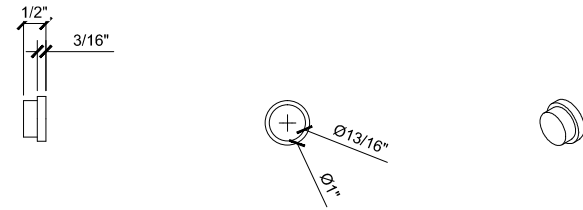

2 SILL (@ SLIDER)

RUBY SLIDING DOORS (X) SCALE: 6"=1'-0"

E FINGER PULL

RUBY SLIDING DOORS (X) SCALE: 6"=1'-0"

F 24 LADDER PULL

RUBY SLIDING DOORS (X)

SCALE: 6"=2'-0"

G PLECAP RUBY END CAPS

RUBY SLIDING DOORS (X)

SCALE: 6"=1'-0"

H PLTRACKFT RUBY SLIDING TUBE

RUBY SLIDING DOORS (X)

SCALE: 6"=1'-0"