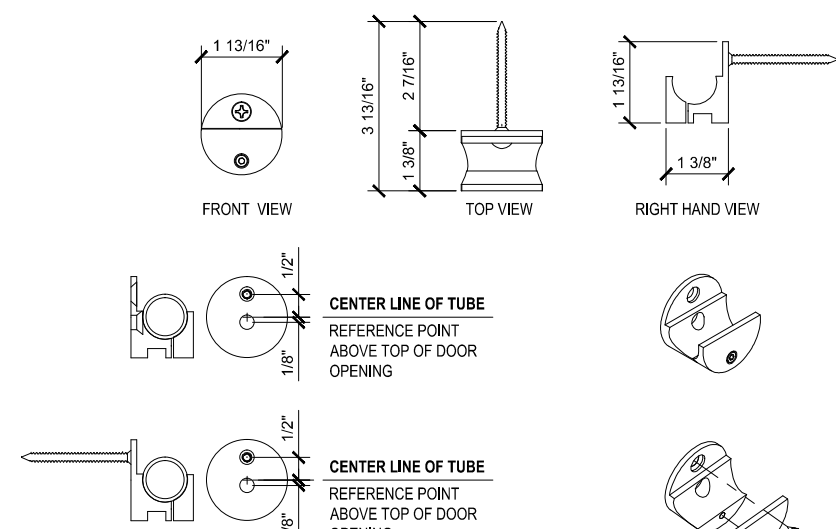

PLRSTOP
 RIGHT HAND STOP

EDGE OF WALL

PLRDG
 FLOOR GUIDE

RUBY SLIDING GLASS DOOR SYSTEM

SLIDING GLASS DOOR
 SLIDING DOOR (X)
 X - SLIDER

1 TOP ROLLER WITH FLUSH MOUNT GLASS FAB. (@SLIDER)

RUBY SLIDING DOORS (X) SCALE: 6"=1'-0"

C PLLSTOP

RUBY SLIDING DOORS (X) SCALE: 6"=1'-0"

A PLHDSR ANTI-LIFT TOP ROLLER

RUBY SLIDING DOORS (X) SCALE: 6"=1'-0"

D RUBY SLIDING DOOR GUIDE

RUBY SLIDING DOORS (X) SCALE: 6"=1'-0"

B PLR WALL MOUNT CLAMP

RUBY SLIDING DOORS (X) SCALE: 6"=1'-0"

2 SILL (@ SLIDER)

RUBY SLIDING DOORS (X) SCALE: 6"=1'-0"

E FINGER PULL

RUBY SLIDING DOORS (X) SCALE: 6"=1'-0"

F 24 LADDER PULL

RUBY SLIDING DOORS (X)

SCALE: 6"=2'-0"

G PLECAP RUBY END CAPS

RUBY SLIDING DOORS (X)

SCALE: 6"=1'-0"

H PLTRACKFT RUBY SLIDING TUBE

RUBY SLIDING DOORS (X)

SCALE: 6"=1'-0"