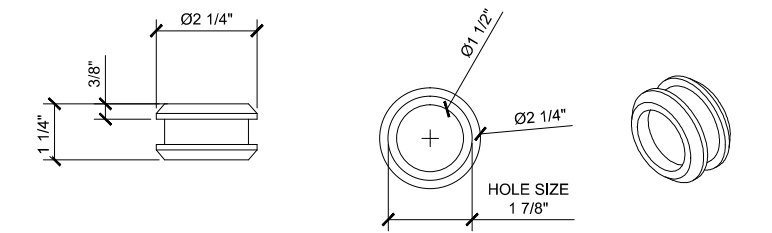

C PLLSTOP

RUBY SLIDING DOORS (X) SCALE: 6"=1'-0"

A PLHDSR ANTI-LIFT TOP ROLLER

RUBY SLIDING DOORS (X) SCALE: 6"=1'-0"

D RUBY SLIDING DOOR GUIDE

RUBY SLIDING DOORS (X) SCALE: 6"=1'-0"

B PLR WALL MOUNT CLAMP

RUBY SLIDING DOORS (X) SCALE: 6"=1'-0"

2 SILL (@ SLIDER)

RUBY SLIDING DOORS (X) SCALE: 6"=1'-0"

E FINGER PULL

RUBY SLIDING DOORS (X) SCALE: 6"=1'-0"

F 24 LADDER PULL

RUBY SLIDING DOORS (X)

SCALE: 6"=2'-0"

G PLECAP RUBY END CAPS

RUBY SLIDING DOORS (X)

SCALE: 6"=1'-0"

H PLTRACKFT RUBY SLIDING TUBE

RUBY SLIDING DOORS (X)

SCALE: 6"=1'-0"