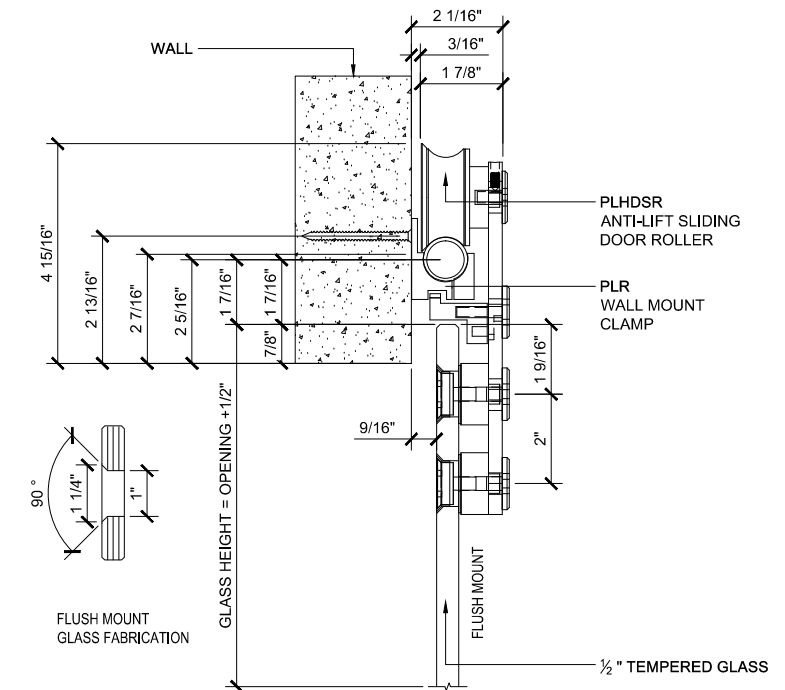

PLRSTOP
 RIGHT HAND STOP

EDGE OF WALL

PLRDG
 FLOOR GUIDE

RUBY SLIDING GLASS DOOR SYSTEM

SLIDING GLASS DOOR
 SLIDING DOOR (X)
 X - SLIDER

1 TOP ROLLER WITH FLUSH MOUNT GLASS FAB. (@SLIDER)

RUBY SLIDING DOORS (X) SCALE: 6"=1'-0"

C PLLSTOP

RUBY SLIDING DOORS (X) SCALE: 6"=1'-0"

A PLHDSR ANTI-LIFT TOP ROLLER

RUBY SLIDING DOORS (X) SCALE: 6"=1'-0"

D RUBY SLIDING DOOR GUIDE

RUBY SLIDING DOORS (X) SCALE: 6"=1'-0"

B PLR WALL MOUNT CLAMP

RUBY SLIDING DOORS (X) SCALE: 6"=1'-0"