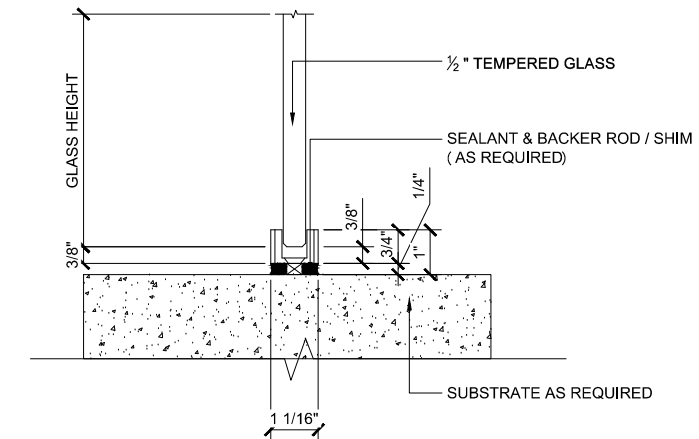

C PLLSTOP

RUBY SLIDING DOORS (X) SCALE: 6"=1'-0"

A PLHDSR ANTI-LIFT TOP ROLLER

RUBY SLIDING DOORS (X) SCALE: 6"=1'-0"

D RUBY SLIDING DOOR GUIDE

RUBY SLIDING DOORS (X) SCALE: 6"=1'-0"

B PLR WALL MOUNT CLAMP

RUBY SLIDING DOORS (X) SCALE: 6"=1'-0"

2 SILL (@ SLIDER)

RUBY SLIDING DOORS (X) SCALE: 6"=1'-0"

E FINGER PULL

RUBY SLIDING DOORS (X) SCALE: 6"=1'-0"

F 24 LADDER PULL

RUBY SLIDING DOORS (X)

SCALE: 6"=2'-0"

G PLECAP RUBY END CAPS

RUBY SLIDING DOORS (X)

SCALE: 6"=1'-0"

H PLTRACKFT RUBY SLIDING TUBE

RUBY SLIDING DOORS (X)

SCALE: 6"=1'-0"