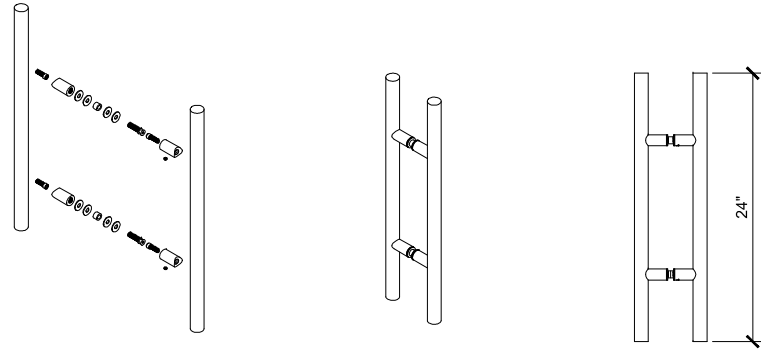

PLRSTOP
 RIGHT HAND STOP

EDGE OF WALL

PLRDG
 FLOOR GUIDE

RUBY SLIDING GLASS DOOR SYSTEM

SLIDING GLASS DOOR
 SLIDING DOOR (X)
 X - SLIDER

1 TOP ROLLER WITH FLUSH MOUNT GLASS FAB. (@SLIDER)

RUBY SLIDING DOORS (X) SCALE: 6"=1'-0"

C PLLSTOP

RUBY SLIDING DOORS (X) SCALE: 6"=1'-0"

A PLHDSR ANTI-LIFT TOP ROLLER

RUBY SLIDING DOORS (X) SCALE: 6"=1'-0"

D RUBY SLIDING DOOR GUIDE

RUBY SLIDING DOORS (X) SCALE: 6"=1'-0"

B PLR WALL MOUNT CLAMP

RUBY SLIDING DOORS (X) SCALE: 6"=1'-0"

2 SILL (@ SLIDER)

RUBY SLIDING DOORS (X) SCALE: 6"=1'-0"

E FINGER PULL

RUBY SLIDING DOORS (X) SCALE: 6"=1'-0"

F 24 LADDER PULL

RUBY SLIDING DOORS (X)

SCALE: 6"=2'-0"

G PLECAP RUBY END CAPS

RUBY SLIDING DOORS (X)

SCALE: 6"=1'-0"

H PLTRACKFT RUBY SLIDING TUBE

RUBY SLIDING DOORS (X)

SCALE: 6"=1'-0"